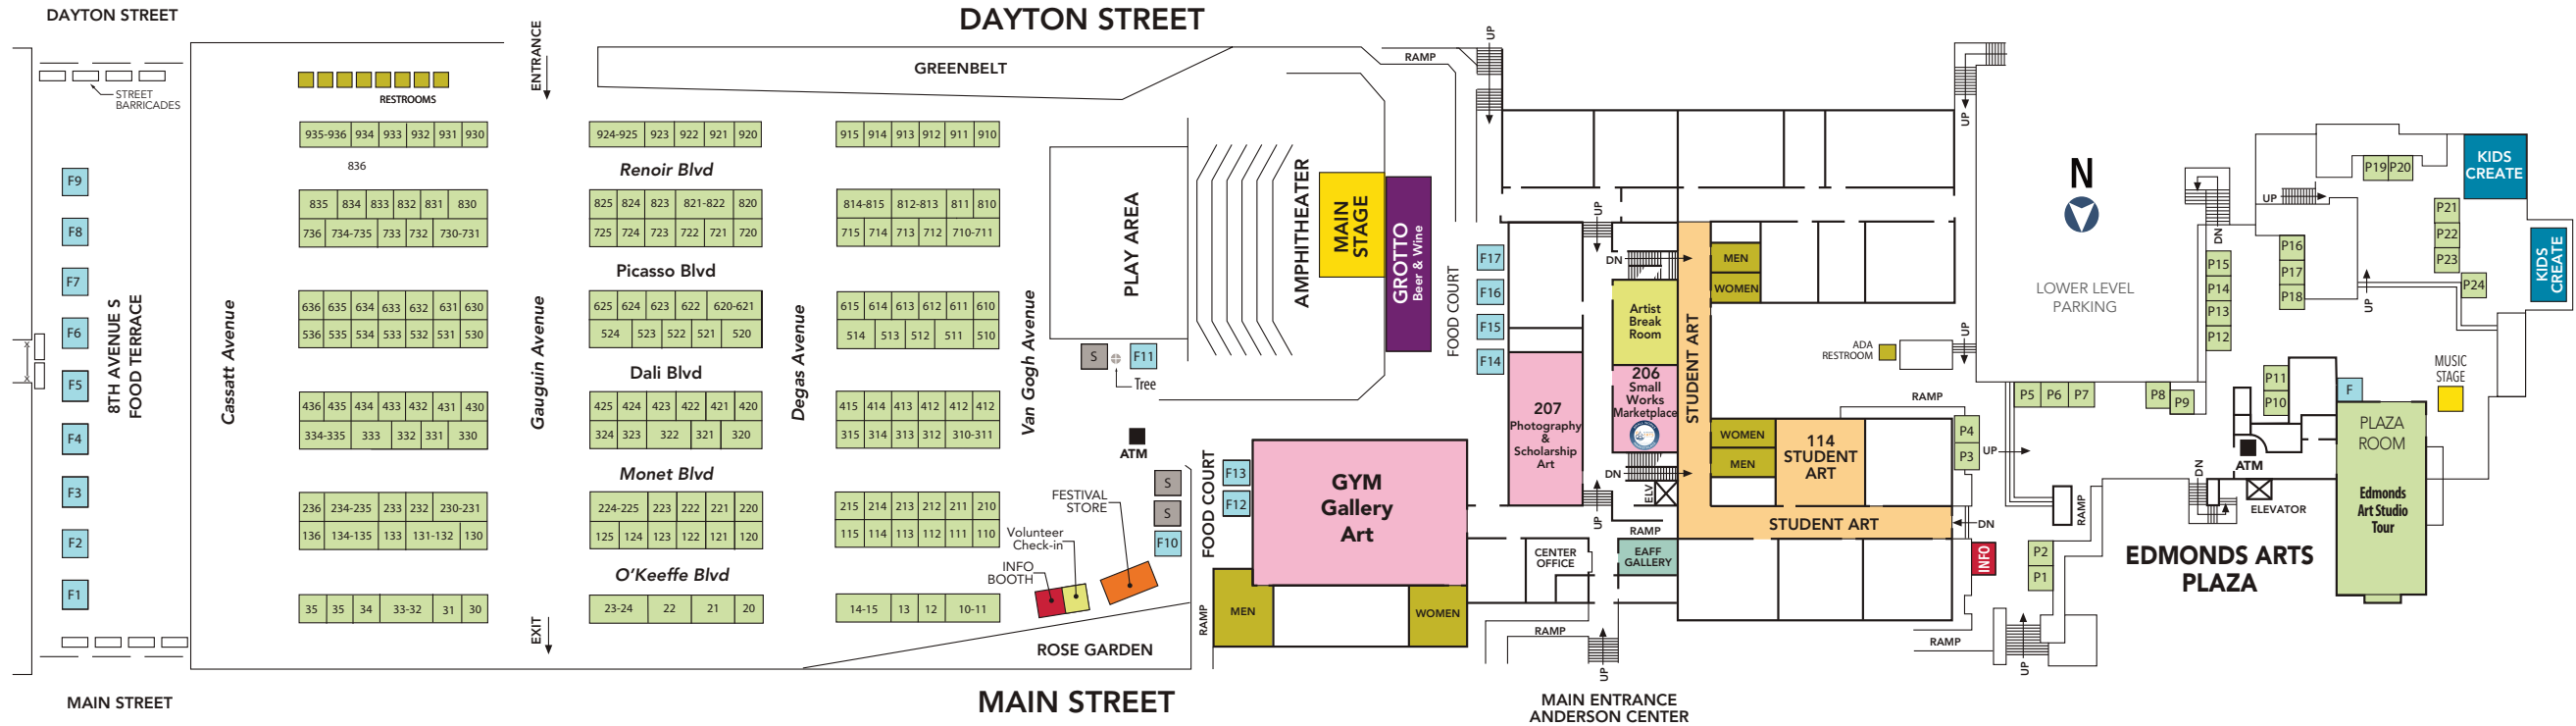

ARTIST BOOTHS • Presented by the Port of Edmonds

- Artist Booths
- ATM
- Groto
- Gallery Art
- Information
- Food Courts
- Entertainment
- Student Art Exhibit
- Festival Store
- Kids' Create
- Restrooms
- EAFF Gallery
- Volunteer Check-in
- Sponsors